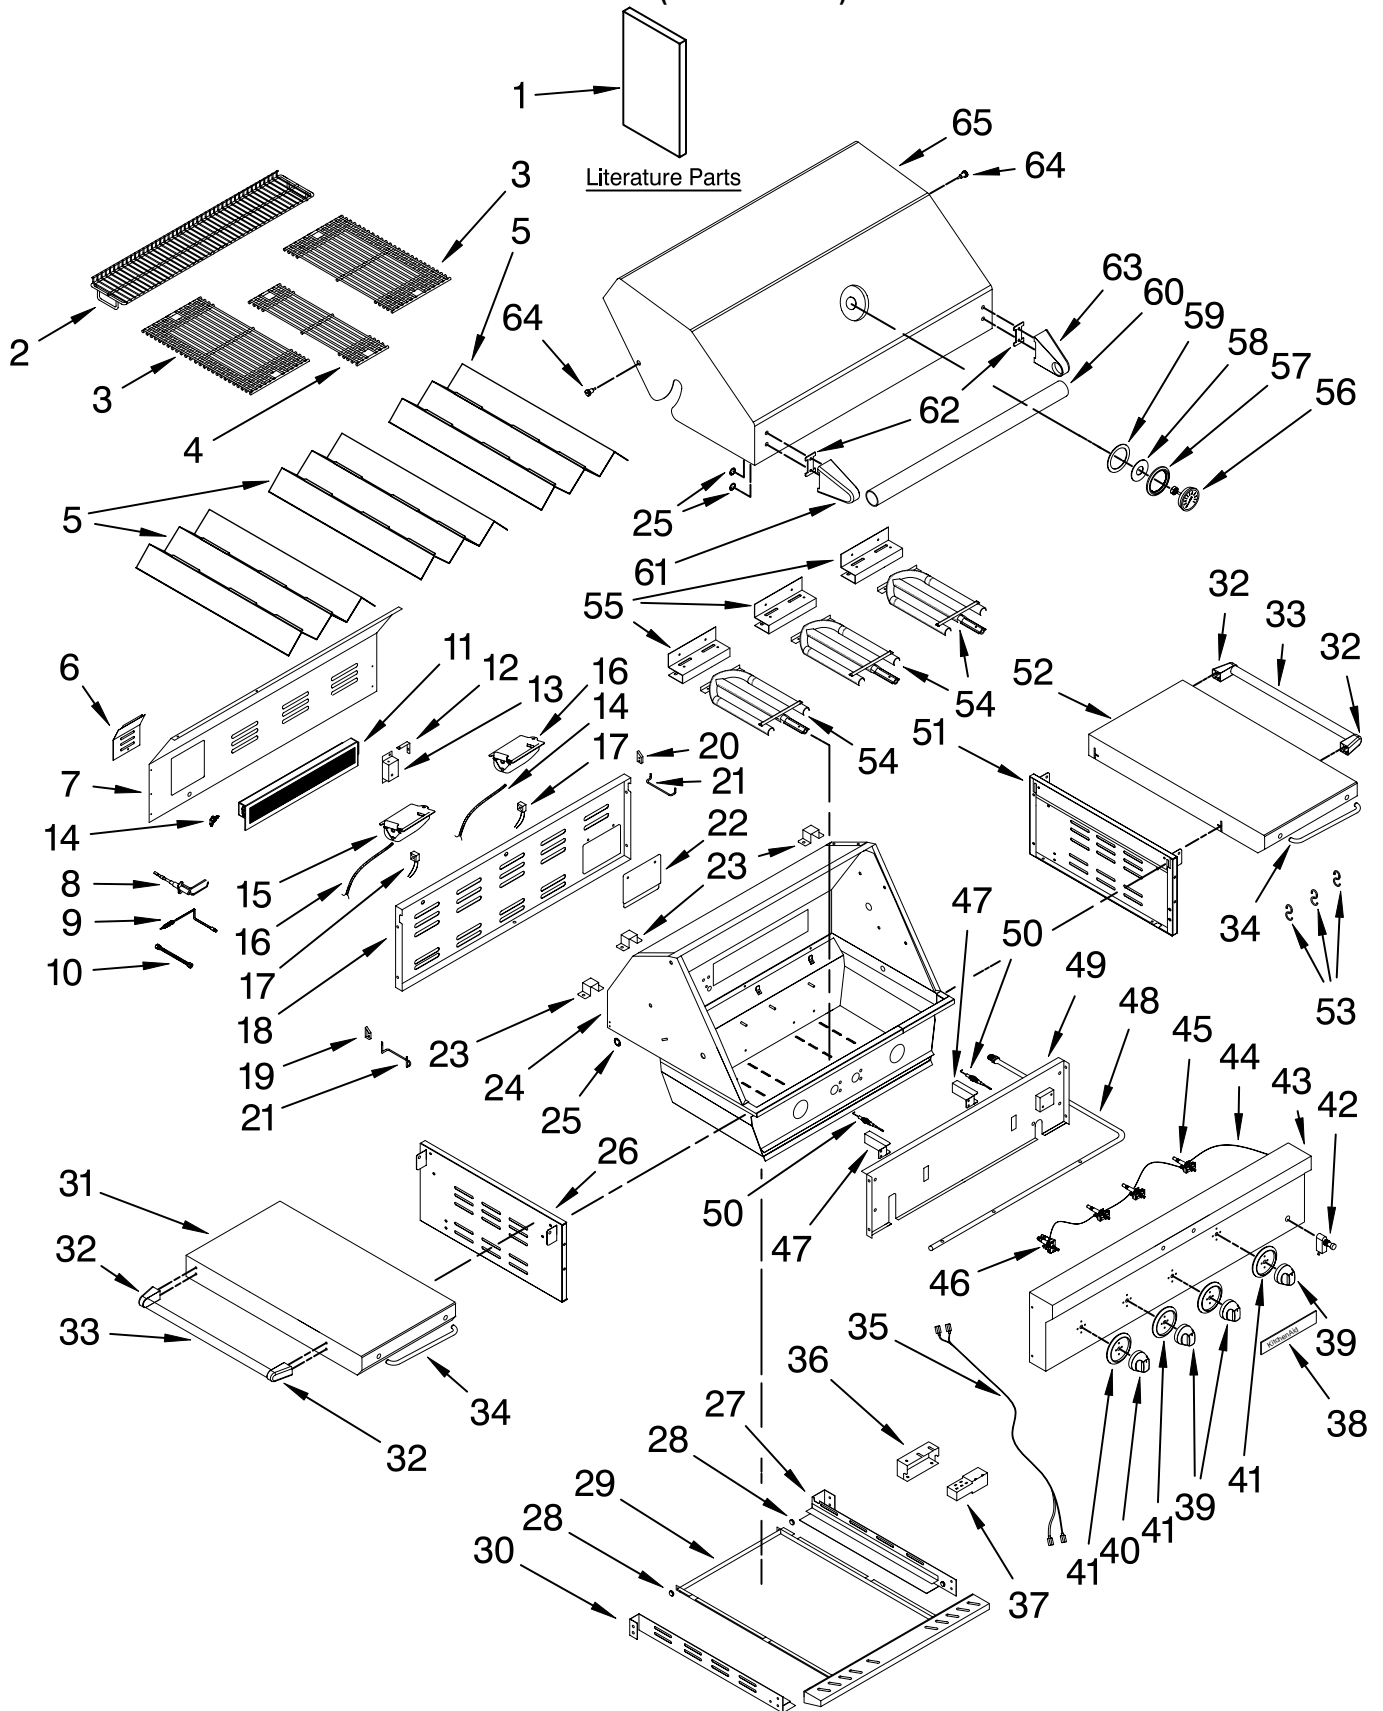

GRILL PARTS

For Models: KFRS361TSS00
(Stainless Steel)

36" CARTED GRILL

FOR ORDERING INFORMATION REFER TO PARTS PRICE LIST

GRILL PARTS

For Models: KFRS361TSS00
(Stainless Steel)

Illus. No.	Part No.	DESCRIPTION	Illus. No.	Part No.	DESCRIPTION	Illus. No.	Part No.	DESCRIPTION
1		Literature Parts	20	W10128635	Bracket, Panel	42	W10128761	Switch, Light
	W10110725	Use & Care Guide			Right	43	W10136433	Panel, Control
	W10110730	Conversion Instr. (LP to Natural)	21	W10128636	Bracket, Warming Rack	44	W10128763	Harness, Wire Control
2	W10128611	Rack, Warming	22	W10128637	Cover, Access Panel	45	W10128764	Valve, Main Brnr
3	W10136417	Grate, Large	23	W10128638	Clip, Wire	46	W10128766	Valve, Rear Brnr
4	W10128616	Grate, Small	24	W10136420	Hood Assy	47	W10128767	Igniter, Main Gas
5	W10128618	Plate, Sear	25	W10128640	Hole Plug	48	W10128768	Manifold
6	W10128619	Cover, Rear	26	W10128642	Panel, Side Left	49	W10128769	Baffle, Front
7	W10128620	Panel, Rear	27	W10128644	Bracket, Grease Tray (Right)	50	W10128770	Electrode
8	W10128621	Electrode, Rear Burner	28	W10128655	Roller, Drip Tray		W10136434	Main Burner
9	W10128622	Thermocouple, Rear, Burner	29	W10128656	Drip Tray Assy (Includes Rollers)	51	W10128771	Side Panel, Right
10	W10128623	Flex Tube, Rear Burner	30	W11286570	Bracket, Grease Tray (Left)	52	W10128776	Shelf, Side (Rt)
11	W10128624	Burner, Rear	31	W10128658	Shelf, Side (Lf)	53	W10128774	Hook
12	W10128625	Bracket, Rear Thermocouple	32	W10128659	Bracket, Handle	54	W10128775	Burner, Main
13	W10128626	Cover, Rear Thermocouple	33	W10128660	Handle, Shelf	55	W10128776	Bracket, Main Brnr
14	W10128627	Orifice, Rear Burner	34	W10128662	Bar, Tool	56	W10128777	Thermometer
15	W10128628	Light, Grill	35	W10128663	Harness, Wire Light	57	W10128779	Bezel, Thermometer
16	W10136418	Light, Grill (Set)	36	W10128664	Cover, Igniter	58	W10128780	Insulator, Thermometer(Small)
17	W10128631	Socket, Light	37	W10128665	Igniter	59	W10128782	Insulator, Thermometer(Large)
18	W10128632	Panel, Access	38	W10128751	Nameplate	60	W10128783	Handle, Hood
19	W10128634	Bracket, Panel Left	39	W10128753	Knob, Main Burner	61	W10128785	Endcap, Handle (Left)
			40	W10128756	Knob, Rear Burner	62	W10128786	Spacer, Handle
			41	W10128759	Bezel, Knob	63	W10128787	Endcap, Handle (Right)
						64	W10128788	Hinge, Lid
						65	W10128789	Hood

FOR ORDERING INFORMATION REFER TO PARTS PRICE LIST